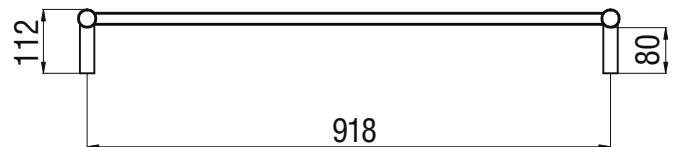

RTR07 Specifications

- 950mm Wide
- 600mm High
- 304 Grade Stainless Steel
- Mirror Polished Finish
- Hard Wired or Plug in
- 80 Watts
- Vertical bars 32mm diameter
- Horizontal bars 19mm diameter
- 5 Bars
- Features - *straight bars*

**Technical Questions please call
08 9302 4140**