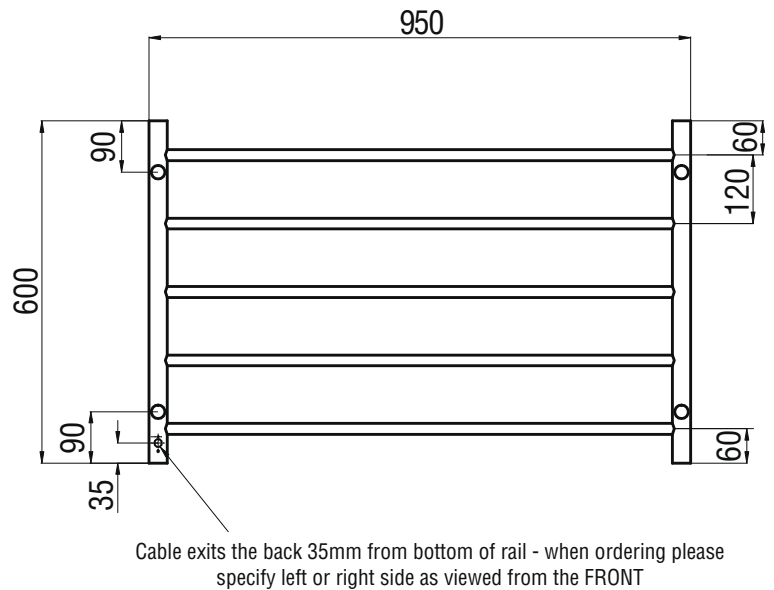

RTR07 Specifications

- 950mm Wide
- 600mm High
- 304 Grade Stainless Steel
- Mirror Polished Finish
- Hard Wired or Plug in
- 80 Watts
- Vertical bars 32mm diameter
- Horizontal bars 19mm diameter
- 5 Bars
- Features - *straight bars*

**Technical Questions please call
08 9302 4140**