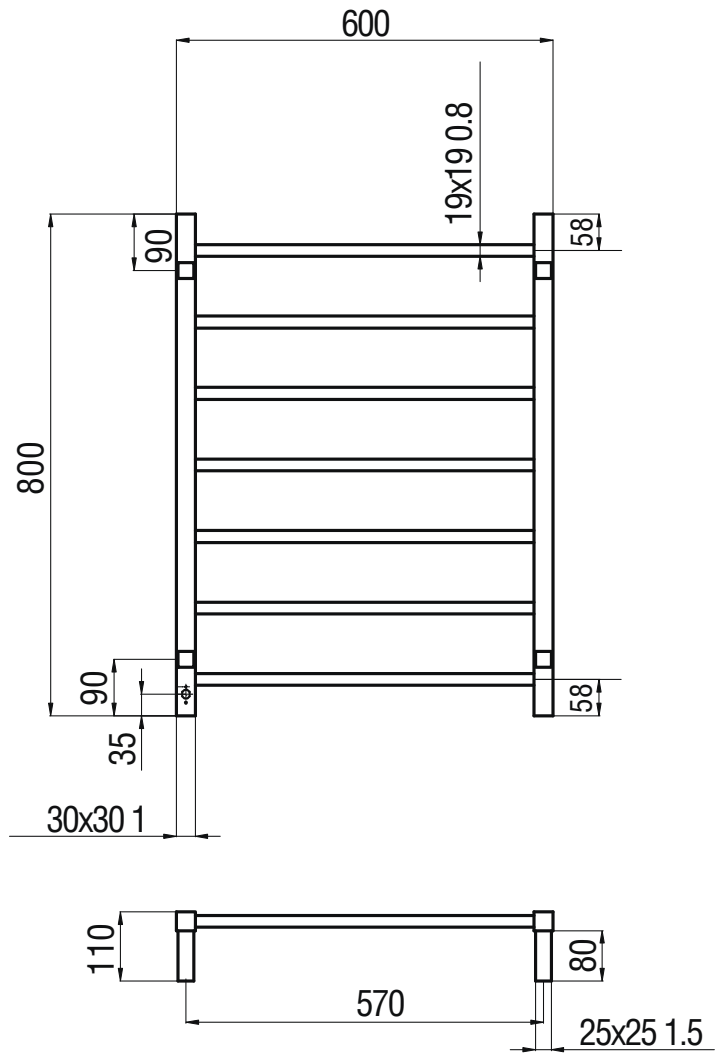

STR01 Specifications

- 600mm Wide
- 800mm High
- 304 Grade Stainless Steel
- Mirror Polished Finish
- Hard Wired or Plug in
- 80 Watts
- Vertical bars 31mm x 31mm diameter
- Horizontal bars 19mm x 19mm diameter
- 7 Bars
- Features - *straight bars*
  Square profile

**Technical Questions please call
08 9302 4140**

Plug In