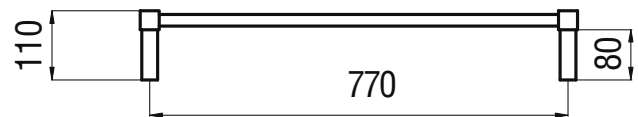

STR05 Specifications

- 800mm Wide
- 1000mm High
- 304 Grade Stainless Steel
- Mirror Polished Finish
- Hard Wired or Plug in
- 130 Watts
- Vertical bars 31mm x 31mm diameter
- Horizontal bars 19mm x 19mm
- 8 Bars
- Features - *straight bars, Square profile*
- 110mm from wall
- IP Rating – IP55
- Approval – SAA

**Technical Questions please call
08 9302 4140**

Cable exits the back 35mm from bottom of rail - when ordering please specify left or right side as viewed from the FRONT

Plug In

Hard Wired Concealed Cable