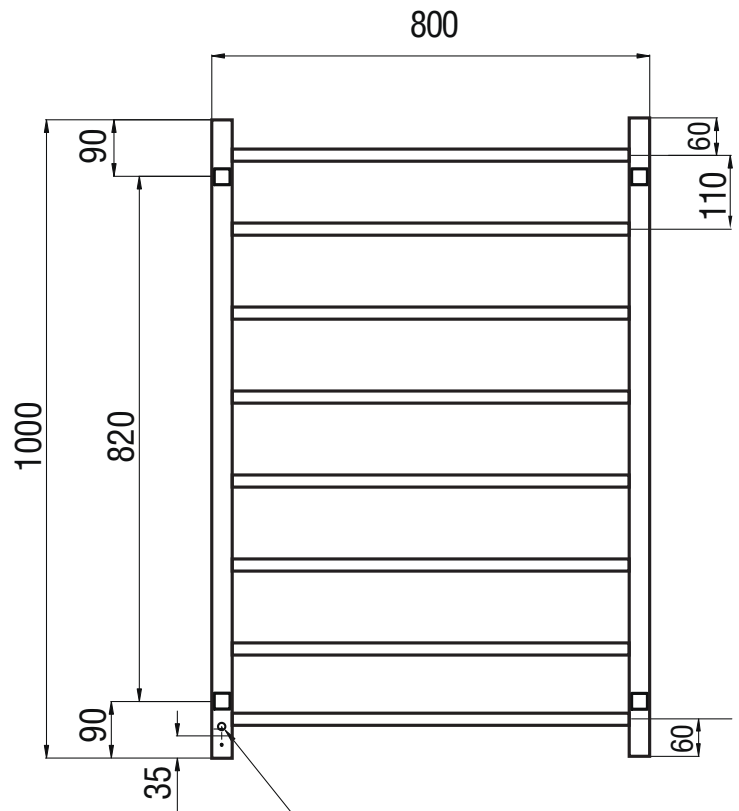

STR05 Specifications

- 800mm Wide
- 1000mm High
- 304 Grade Stainless Steel
- Mirror Polished Finish
- Hard Wired or Plug in
- 130 Watts
- Vertical bars 31mm x 31mm diameter
- Horizontal bars 19mm x 19mm
- 8 Bars
- Features - *straight bars, Square profile*
- 110mm from wall
- IP Rating – IP55
- Approval – SAA

**Technical Questions please call
08 9302 4140**

Cable exits the back 35mm from bottom of rail - when ordering please specify left or right side as viewed from the FRONT

Plug In

Hard Wired Concealed Cable